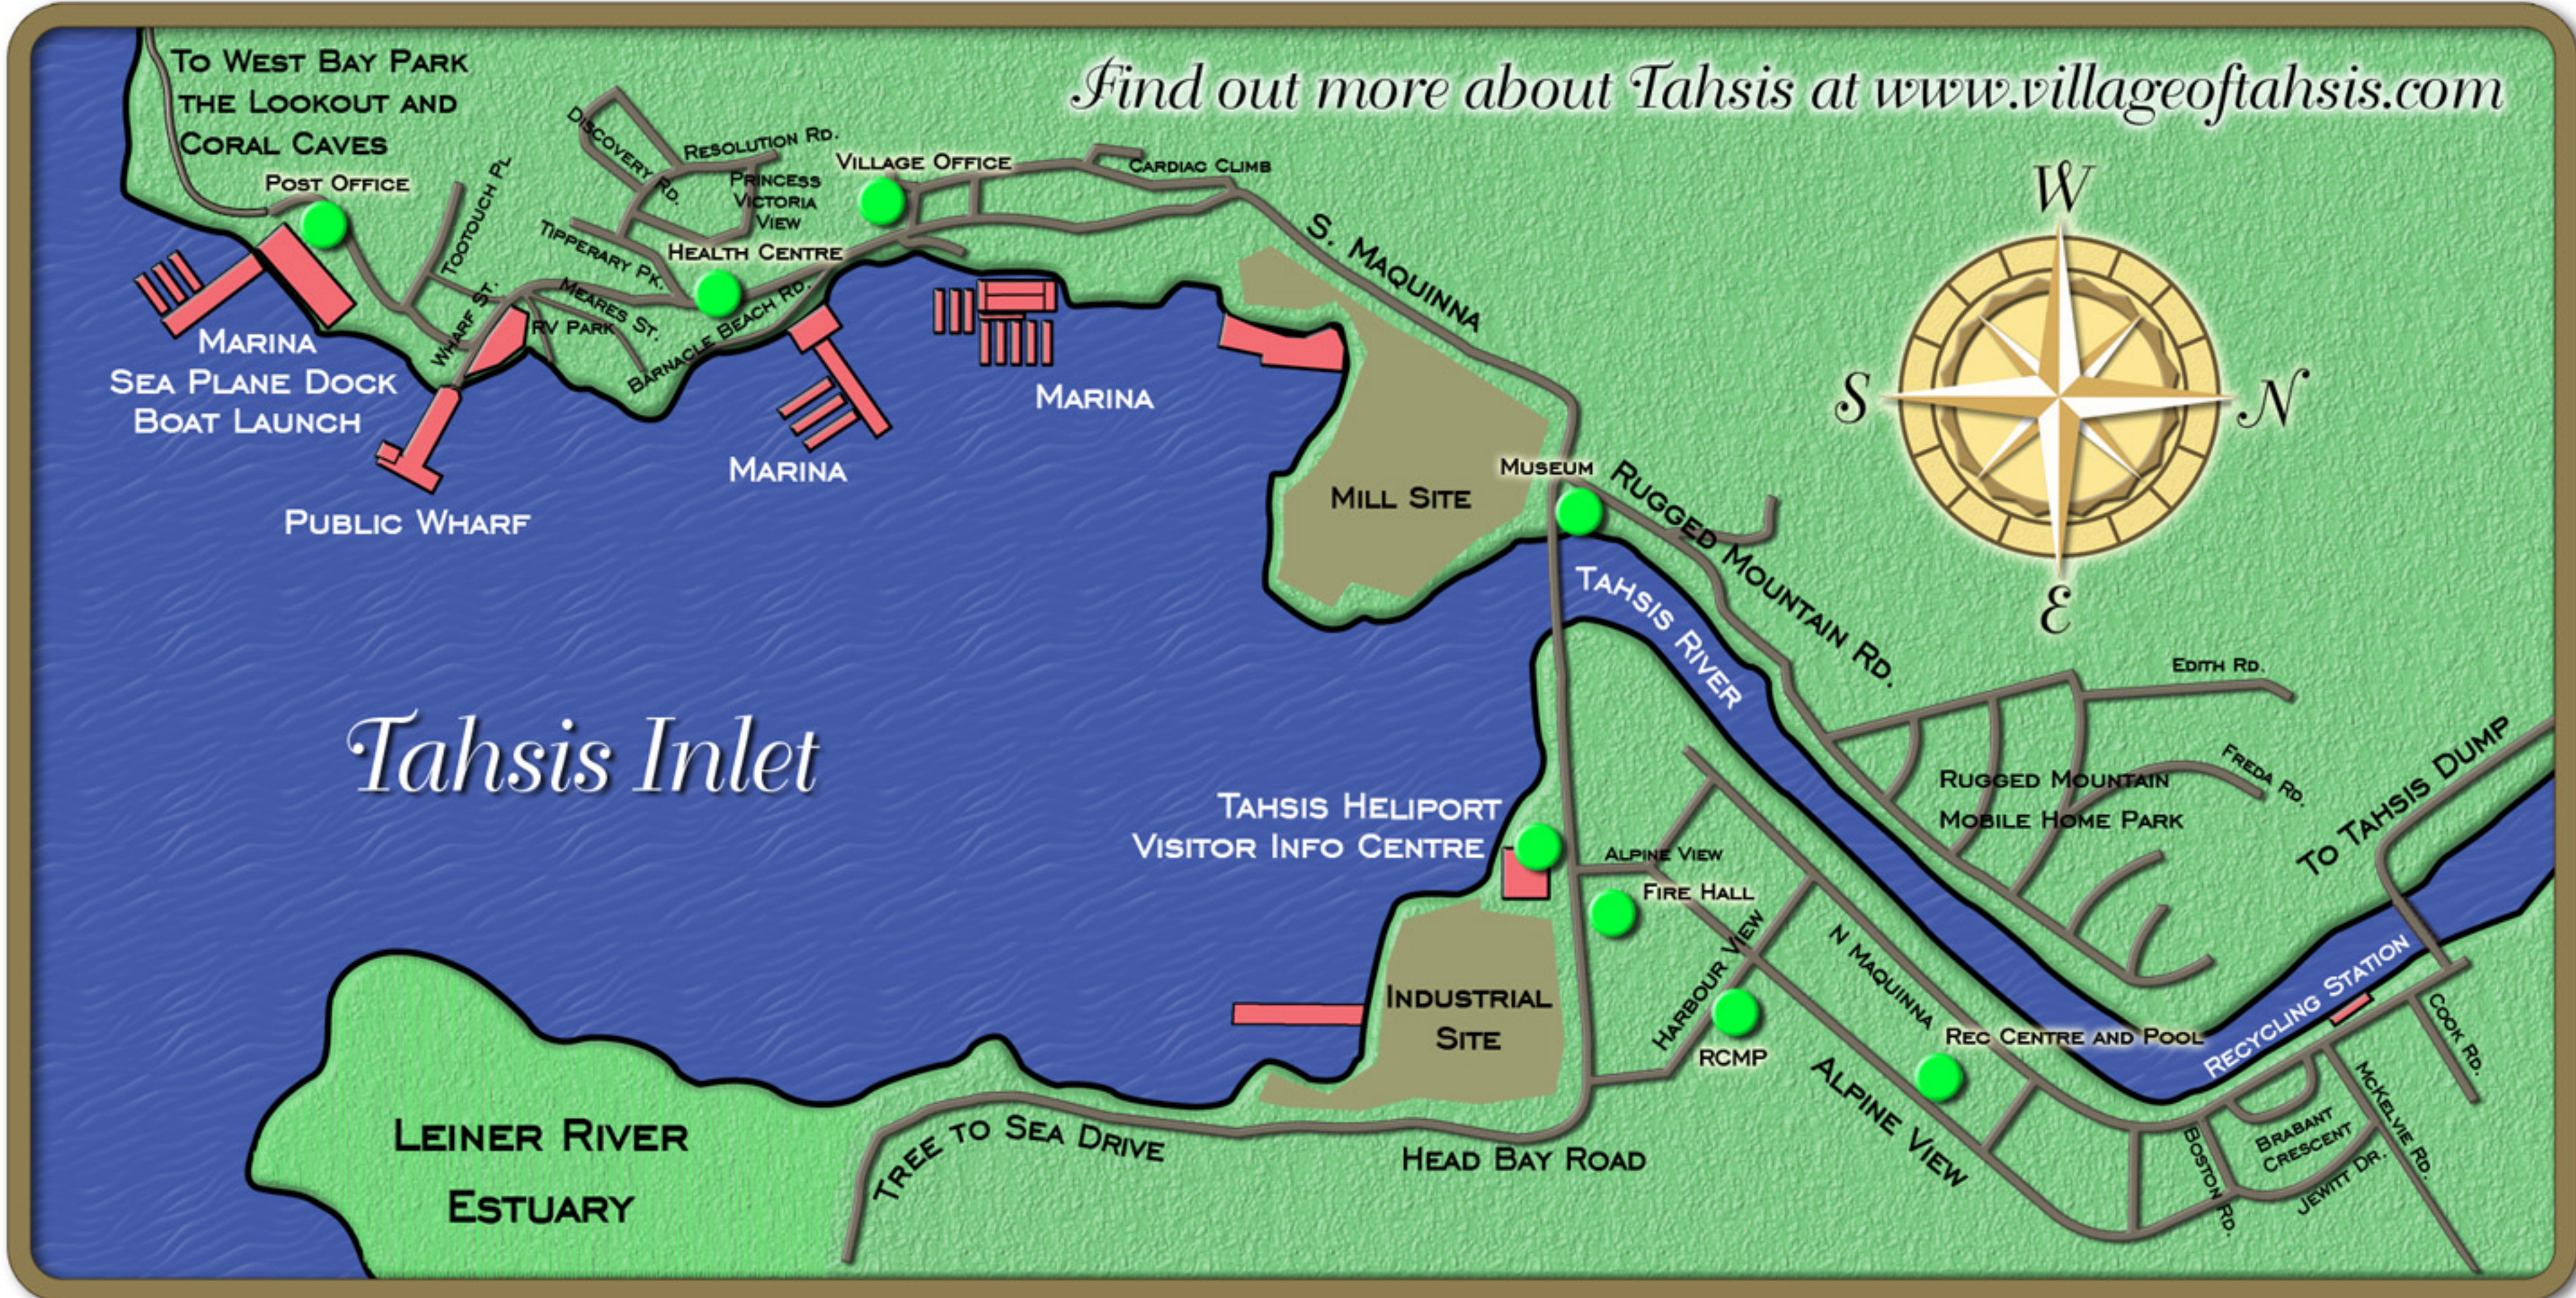

Find out more about Tahsis at www.villageoftahsis.com

Tahsis Inlet

LEINER RIVER
ESTUARY

TO WEST BAY PARK
THE LOOKOUT AND
CORAL CAVES

MARINA
SEA PLANE DOCK
BOAT LAUNCH

PUBLIC WHARF

MARINA

MARINA

RECYCLING STATION

TO TAHSIS DUMP

TREE TO SEA DRIVE

HEAD BAY ROAD

BOSTON RD.

BRABANT
CRESCENT

McKELVIE RD.

COOK RD.

ALPINE VIEW

ALPINE VIEW

HARBOUR VIEW

N MAQUINNA

ALPINE VIEW

EDITH RD.

FREDA RD.

RESOLUTION RD.

DISCOVERY RD.

TIPPERARY PK.

MEARES ST.

RV PARK

BARNACLE BEACH RD.

TOOTOUCH PL.

WHARF ST.

PRINCESS
VICTORIA
VIEW